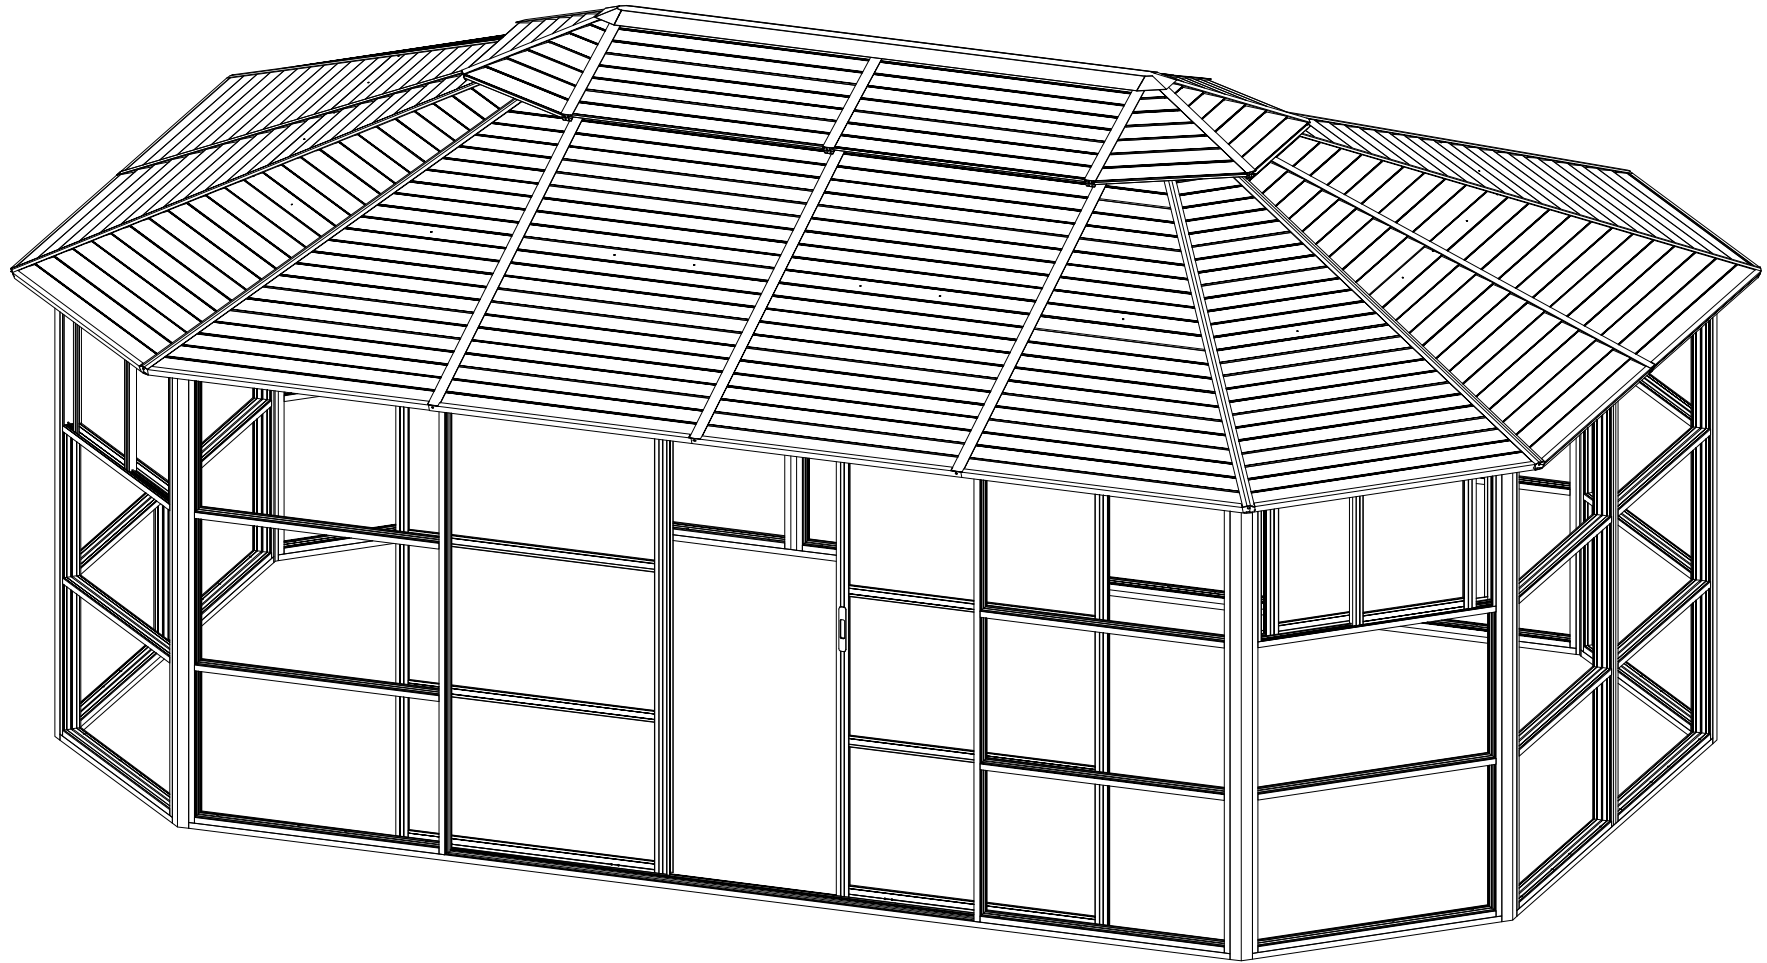

CosyLifeStyle[®]

Manual
for
Gazebo San Bruno
4,35x6,6m

4, 35x6, 6m assembly instruction book

Packing list

NO.	Pcs	shape	NO.	Pcs	shape
A	8 pcs		F1	1 pcs	
A1	1 pcs		F2	1 pcs	
A2	1 pcs		G1	8pcs	
B1	1 pcs		G2	8pcs	
B2	1 pcs		H1	8pcs	
C1	2 pcs		H2	8 pcs	
C2	4pcs		I	10pcs	
D1	4 pcs		I1	4 pcs	
D2	4 pcs		I2	6 pcs	
E1	2 pcs		J	1 pcs	
E2	2 pcs		J1	1 pcs	
F	5 pcs		J2	1 pcs	