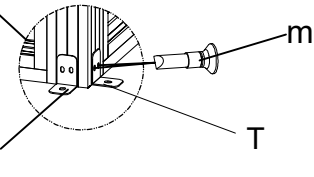

# Packing list

NO.	Pcs	shape	NO.	Pcs	shape	NO.	Pcs	shape	NO.	Pcs	shape
U1	2 pcs		U2	2 pcs		X1	2 pcs		X2	2 pcs	
Z1	1 pcs		Z2	2 pcs							
T	8 pcs										
T1	2 pcs		T2	2 pcs		Y1	2 pcs		Y2	2 pcs	
V1	1 pcs		V2	1 pcs							
W1	1 pcs		W2	1 pcs							
Screw fittings											
NO.	Specification	Pcs									
a	M6X16	150pcs									
b	M6X35	56pcs									
c	M6X45	15pcs									
d	M5X10	8pcs									
e	Hook 2	2pcs									
f	M4X4	30pcs									
g	M4	30pcs									
h		30pcs									
m	M5X20	16pcs									

Adjust the wheel to a suitable height

Down Up

16

Release the screw first, adjust the appropriate height of this plate, and then lock the screw to prevent the door from falling off.

2~5mm