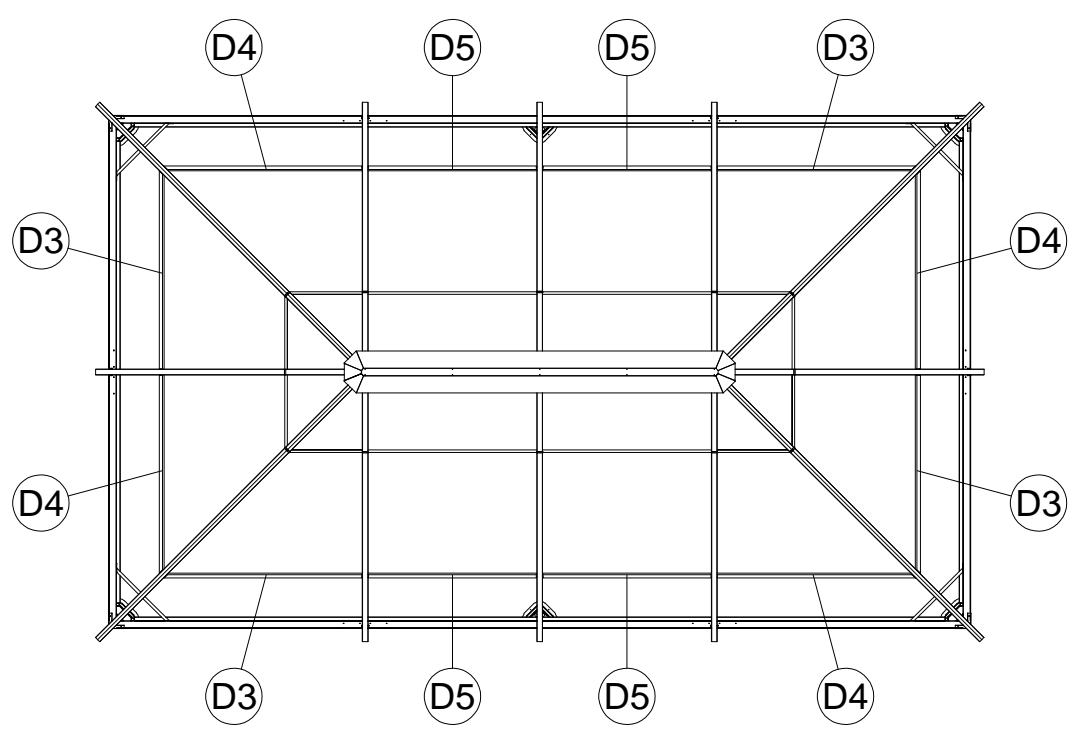

<16>

D3 4x

D4 4x

D5 4x

1 12x M6x15

20