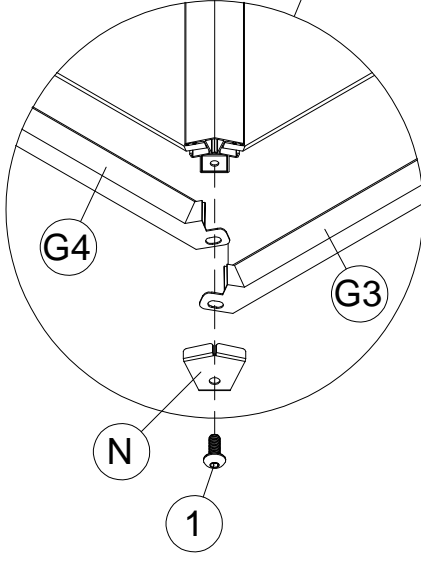

<15>

G 4x

G3 4x

G4 4x

N 4x

N1 8x

1 12x M6x15