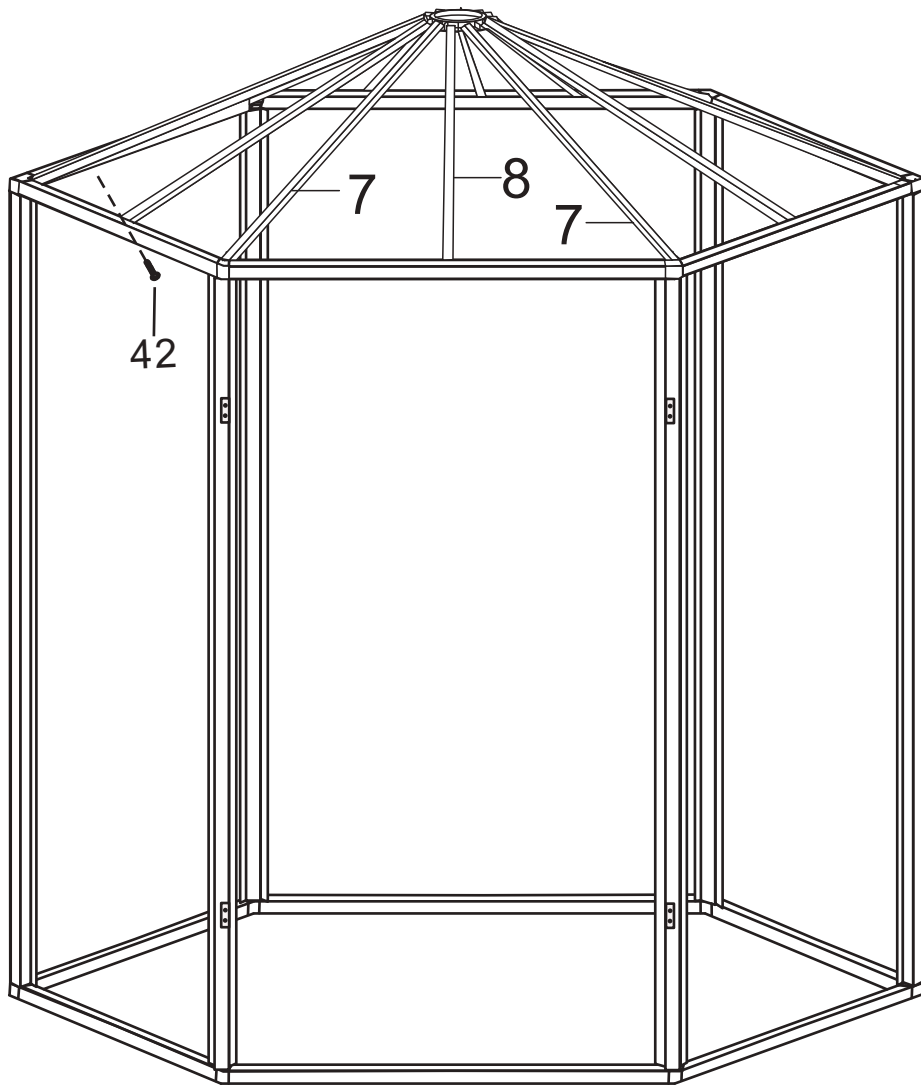

# CosyLifeStyle<sup>®</sup>

Manual  
for  
Orangery Hexagonal  
2,08x2,4x2,32m

Twin Wall Aluminum Frame Greenhouse

### Hardware :

No.	Picture	Qty.	Size	No.	Picture	Qty.	Size
37		16	M6*7	54		1	
42		92	M6*12	55		2	
52		2					
53		2					

### Glass Board :

No.	Picture	Qty.	Size	No.	Picture	Qty.	Size
A		10	85.4*57.7	C		4	82.1*52.9
A1		8	86.4*57.7	F		2	73.6*50.5
B		12	106.9*58 31*10				

Picture	NO.	Qty.
	6	6
	32	6
	42	12

Picture	NO.	Qty.
	1	4
	2	1
	2A	1

Picture	NO.	Qty.
	9	4
	9B	2
	33	6
	42	12

The location of aluminium alloy 9B is where the window is located and should not be placed above the door.

Picture	NO.	Qty.
	7	6
	8	6
	34	1
	42	12

Picture	NO.	Qty.
	42	6