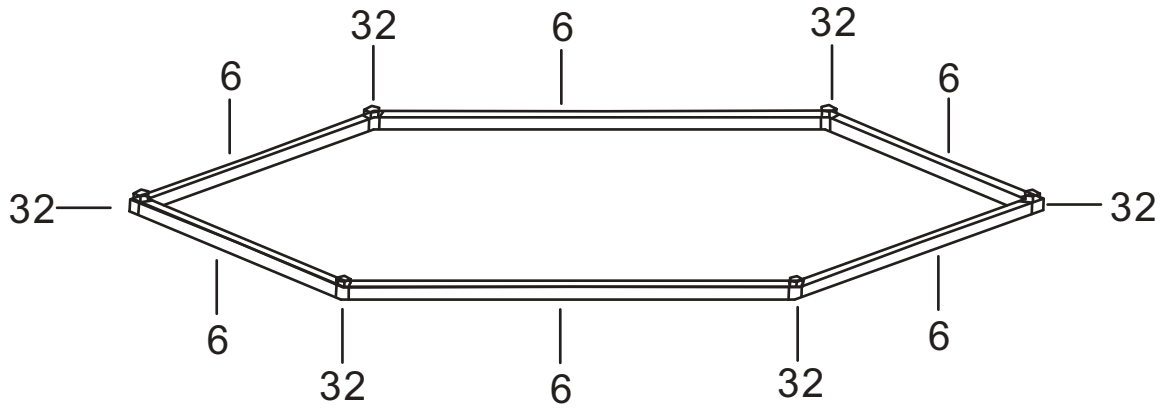

Picture	NO.	Qty.
	6	6
	32	6
	42	12