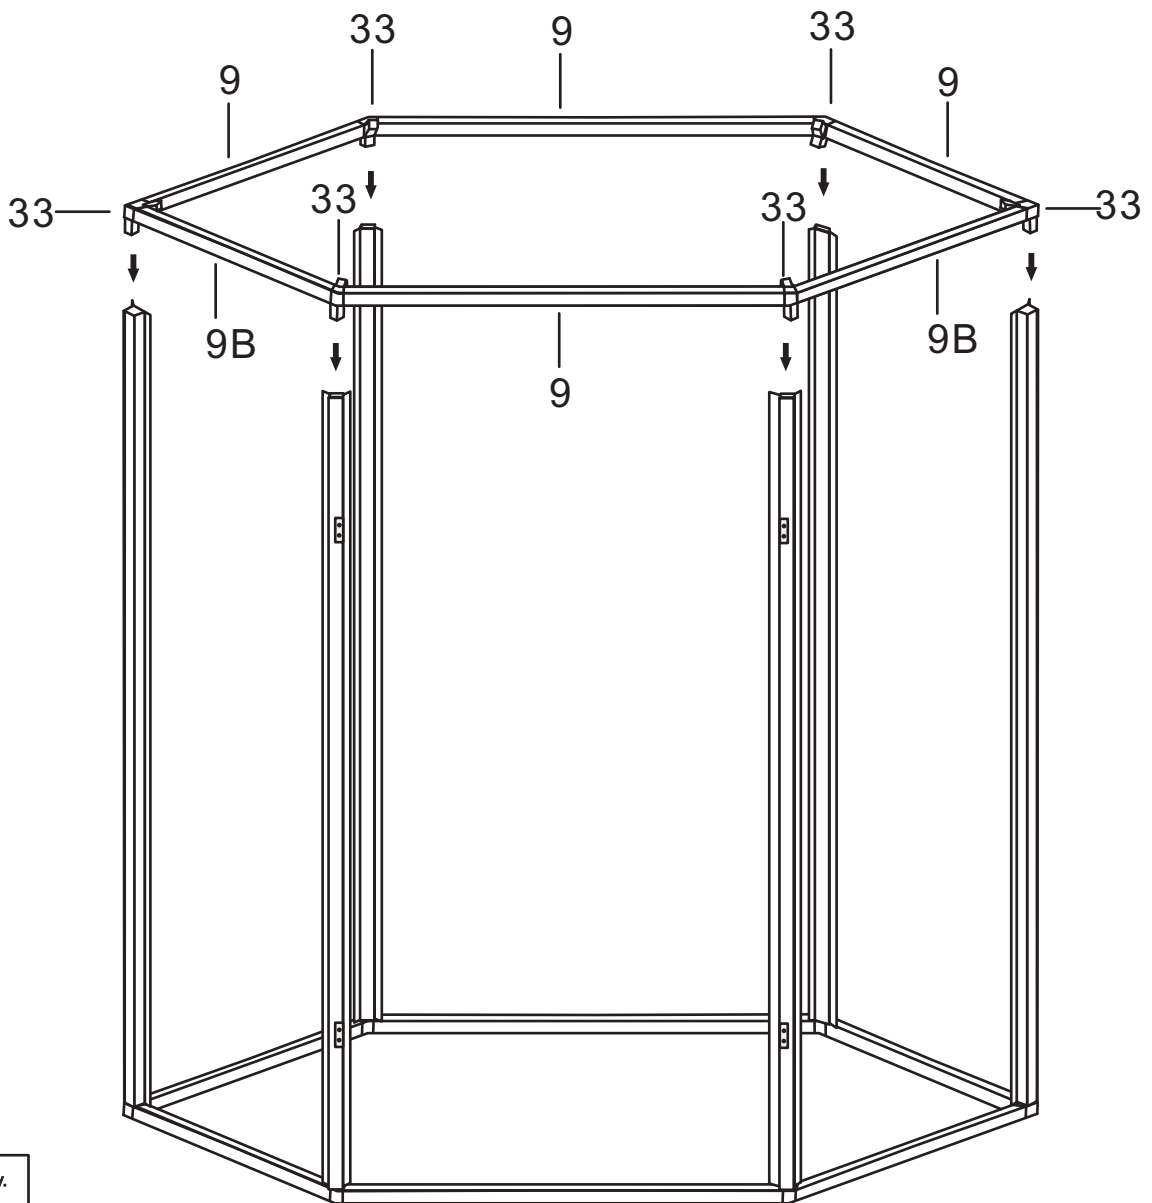

# CosyLifeStyle<sup>®</sup>

Manual  
for  
Orangery Hexagonal  
2,08x2,4x2,32m

Twin Wall Aluminum Frame Greenhouse

### Hardware :

No.	Picture	Qty.	Size	No.	Picture	Qty.	Size
37		16	M6*7	54		1	
42		92	M6*12	55		2	
52		2					
53		2					

### Glass Board :

No.	Picture	Qty.	Size	No.	Picture	Qty.	Size
A		10	85.4*57.7	C		4	82.1*52.9
A1		8	86.4*57.7	F		2	73.6*50.5
B		12	106.9*58 31*10				

Picture	NO.	Qty.
	6	6
	32	6
	42	12

Picture	NO.	Qty.
	1	4
	2	1
	2A	1

Picture	NO.	Qty.
	9	4
	9B	2
	33	6
	42	12

The location of aluminium alloy 9B is where the window is located and should not be placed above the door.

Picture	NO.	Qty.
	7	6
	8	6
	34	1
	42	12

Picture	NO.	Qty.
	42	6