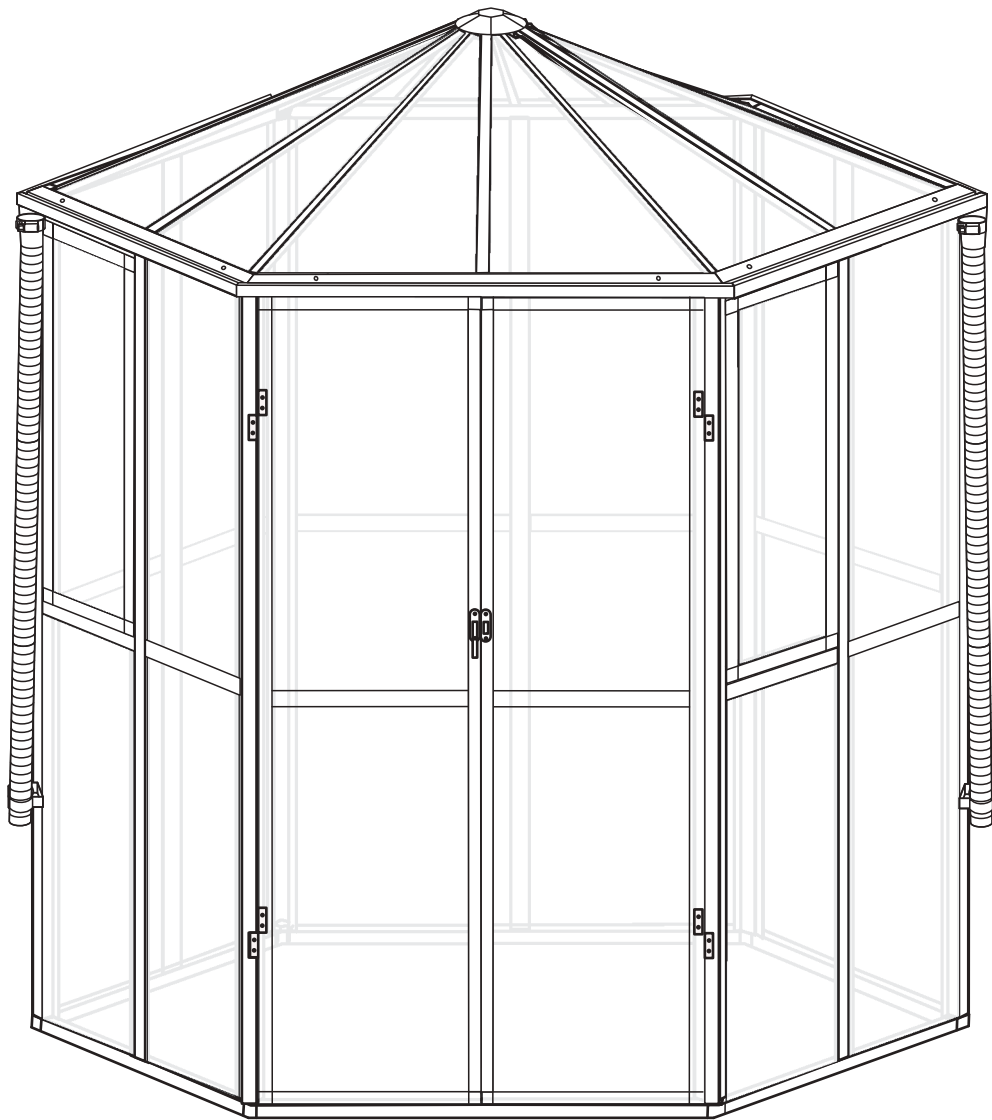

# CosyLifeStyle<sup>®</sup>

Manual  
for  
Orangery Hexagonal  
2,08x2,4x2,32m

Twin Wall Aluminum Frame Greenhouse

## Aluminum Parts:

No.	Picture	Qty.	Size	No.	Picture	Qty.	Size
1		4	170	9		4	115
2		1	170	9B		2	115
2A		1	170	10A		1	163.5
3		5	170	10B		1	163.5
5		2	115	11A		1	163.5
5A		2	115	11B		1	163.5
5B		2	115	12		4	55
6		6	115	13		2	49.7
7		6	120	14		8	56.1
8		6	106.2	14A		2	56.1

No.	Picture	Qty.	Size	No.	Picture	Qty.	Size
15A		2	49.1	15C		2	56.5
15B		2	49.1	16		4	73.9

Plastic Parts:

No.	Picture	Qty.	Size	No.	Picture	Qty.	Size
32		6		35		1	
33		6		38		2	
34		1					

### Glass Board :

No.	Picture	Qty.	Size	No.	Picture	Qty.	Size
A		10	85.4*57.7	C		4	82.1*52.9
A1		8	86.4*57.7	F		2	73.6*50.5
B		12	106.9*58 31*10				

Picture	NO.	Qty.
	6	6
	32	6
	42	12

Picture	NO.	Qty.
	1	4
	2	1
	2A	1