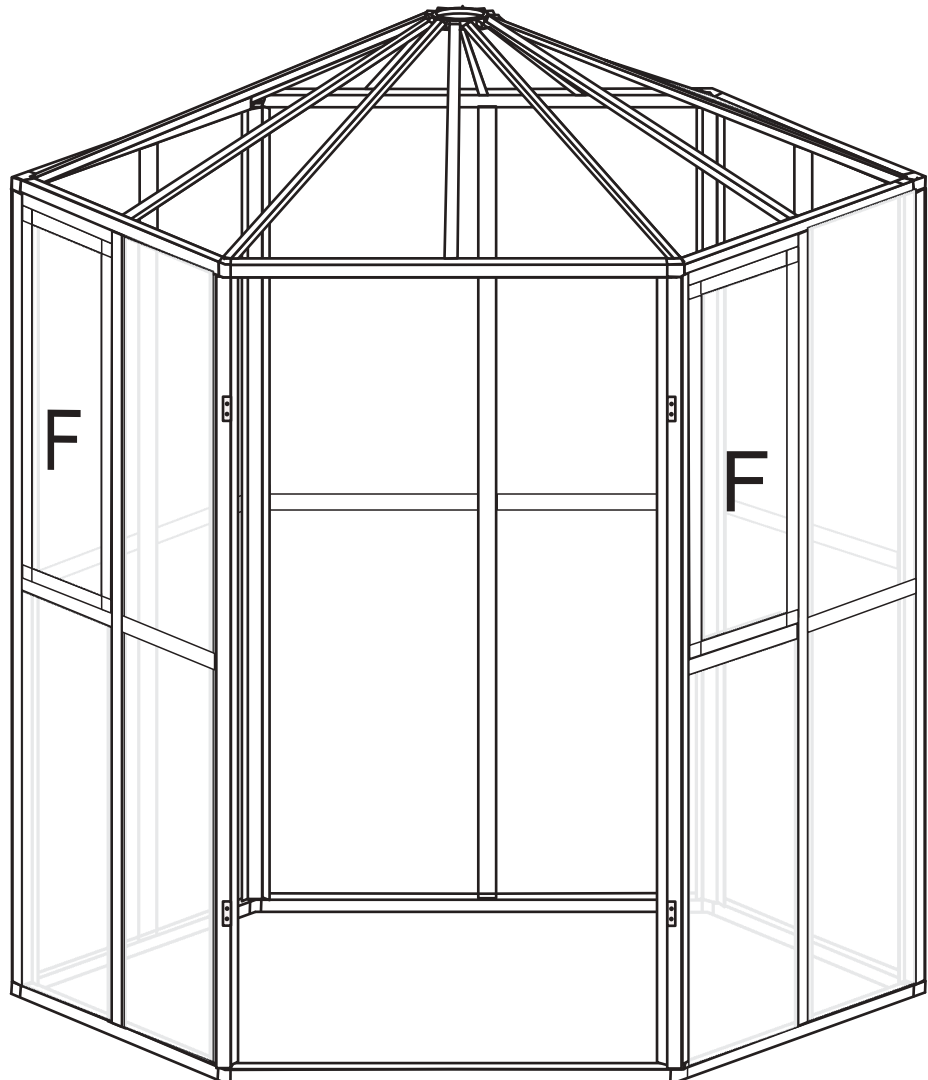

# CosyLifeStyle<sup>®</sup>

Manual  
for  
Orangery Hexagonal  
2,08x2,4x2,32m

Twin Wall Aluminum Frame Greenhouse

### Glass Board :

No.	Picture	Qty.	Size	No.	Picture	Qty.	Size
A		10	85.4*57.7	C		4	82.1*52.9
A1		8	86.4*57.7	F		2	73.6*50.5
B		12	106.9*58 31*10				

Picture	NO.	Qty.
	6	6
	32	6
	42	12

Picture	NO.	Qty.
	1	4
	2	1
	2A	1

Picture	NO.	Qty.
	9	4
	9B	2
	33	6
	42	12

The location of aluminium alloy 9B is where the window is located and should not be placed above the door.

Picture	NO.	Qty.
	7	6
	8	6
	34	1
	42	12

Picture	NO.	Qty.
	42	6

Picture	NO.	Qty.
	3	5
	42	10

Picture	NO.	Qty.
	14	8
	14A	2
	A	10
	A1	8
	42	20

Picture	NO.	Qty.
	15A	2
	15B	2
	15C	2
	16	4
	F	2
	37	8
	42	4

Picture	NO.	Qty.
	B	12
	5	2
	5A	2
	5B	2
	42	12
	35	1

Picture	NO.	Qty.
	38	2
	52	2
	53	2
	54	1
	55	2