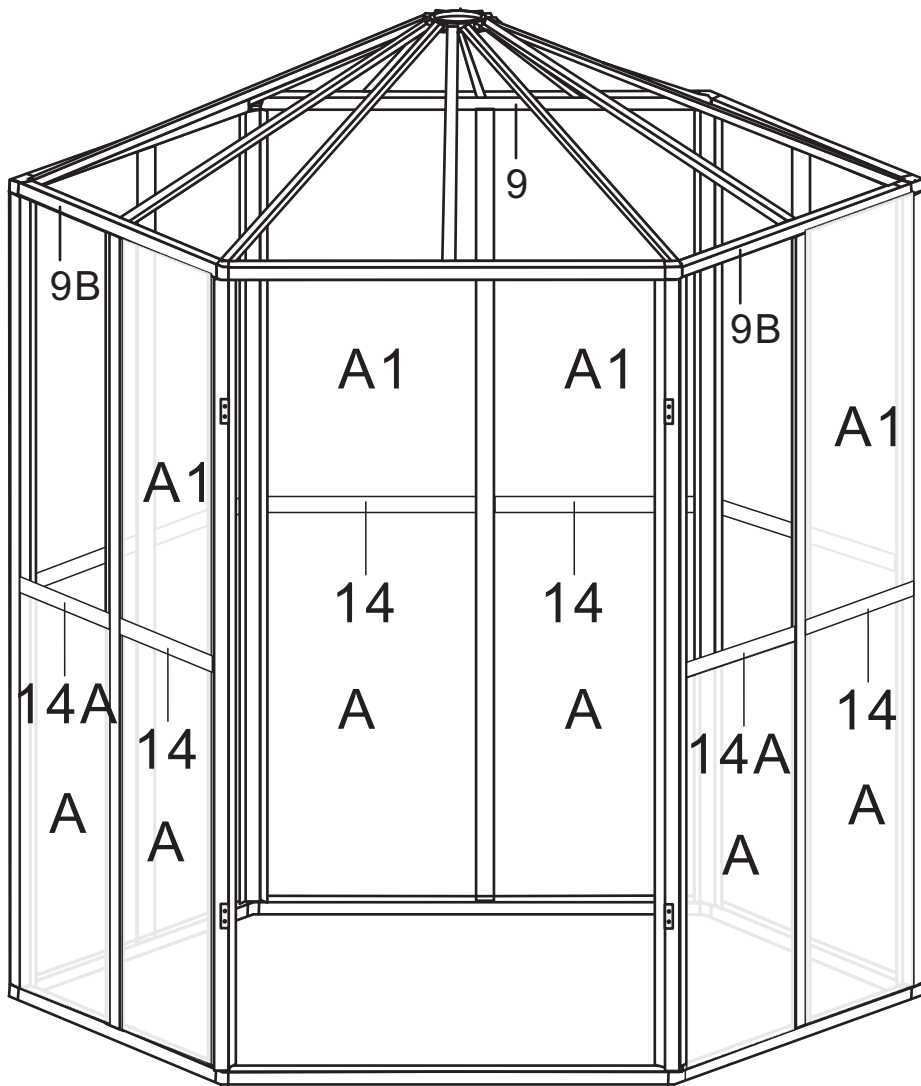

# CosyLifeStyle<sup>®</sup>

Manual  
for  
Orangery Hexagonal  
2,08x2,4x2,32m

Twin Wall Aluminum Frame Greenhouse

### Glass Board :

No.	Picture	Qty.	Size	No.	Picture	Qty.	Size
A		10	85.4*57.7	C		4	82.1*52.9
A1		8	86.4*57.7	F		2	73.6*50.5
B		12	106.9*58 31*10				

Picture	NO.	Qty.
	6	6
	32	6
	42	12

Picture	NO.	Qty.
	1	4
	2	1
	2A	1

Picture	NO.	Qty.
	9	4
	9B	2
	33	6
	42	12

The location of aluminium alloy 9B is where the window is located and should not be placed above the door.

Picture	NO.	Qty.
	7	6
	8	6
	34	1
	42	12

Picture	NO.	Qty.
	42	6

Picture	NO.	Qty.
	3	5
	42	10

Picture	NO.	Qty.
	14	8
	14A	2
	A	10
	A1	8
	42	20

Picture	NO.	Qty.
	15A	2
	15B	2
	15C	2
	16	4
	F	2
	37	8
	42	4

Picture	NO.	Qty.
	B	12
	5	2
	5A	2
	5B	2
	42	12
	35	1

Picture	NO.	Qty.
	38	2
	52	2
	53	2
	54	1
	55	2