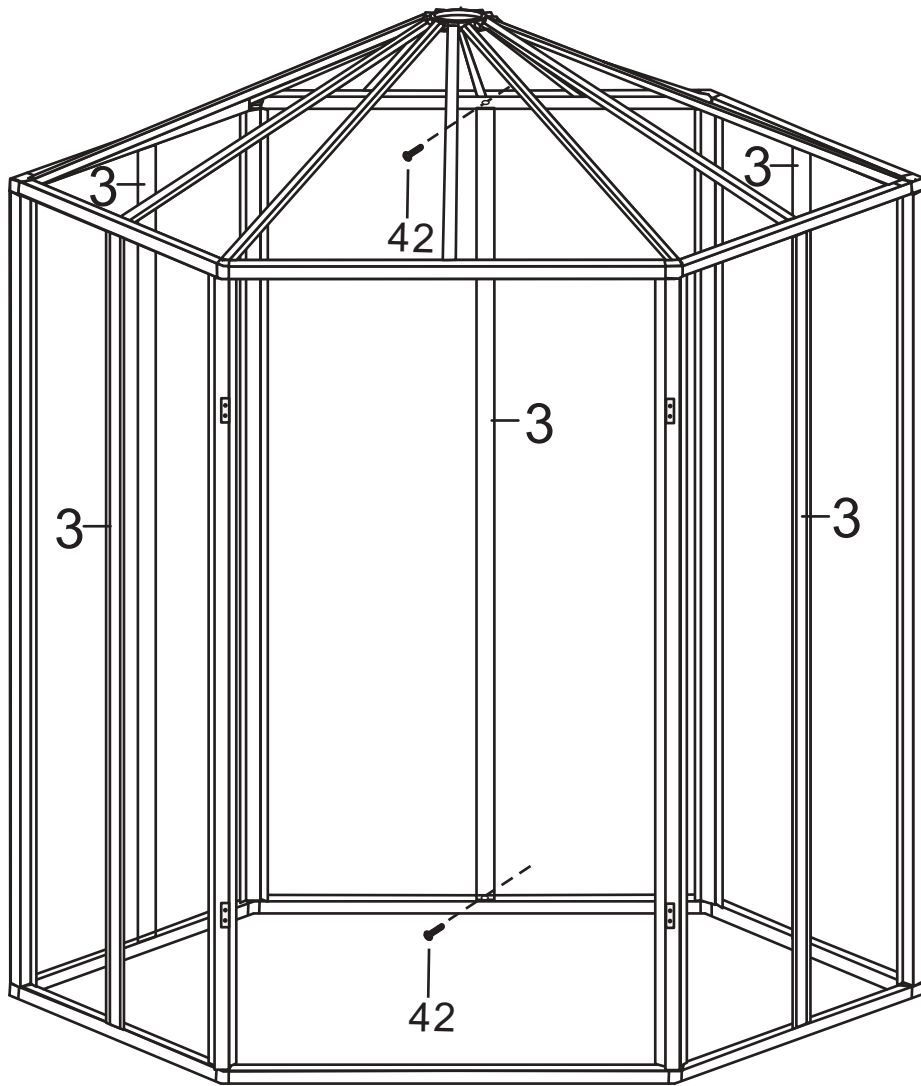

# CosyLifeStyle<sup>®</sup>

Manual  
for  
Orangery Hexagonal  
2,08x2,4x2,32m

Twin Wall Aluminum Frame Greenhouse

### Glass Board :

No.	Picture	Qty.	Size	No.	Picture	Qty.	Size
A		10	85.4*57.7	C		4	82.1*52.9
A1		8	86.4*57.7	F		2	73.6*50.5
B		12	106.9*58 31*10				

Picture	NO.	Qty.
	6	6
	32	6
	42	12

Picture	NO.	Qty.
	1	4
	2	1
	2A	1

Picture	NO.	Qty.
	9	4
	9B	2
	33	6
	42	12

The location of aluminium alloy 9B is where the window is located and should not be placed above the door.

Picture	NO.	Qty.
	7	6
	8	6
	34	1
	42	12

Picture	NO.	Qty.
	42	6