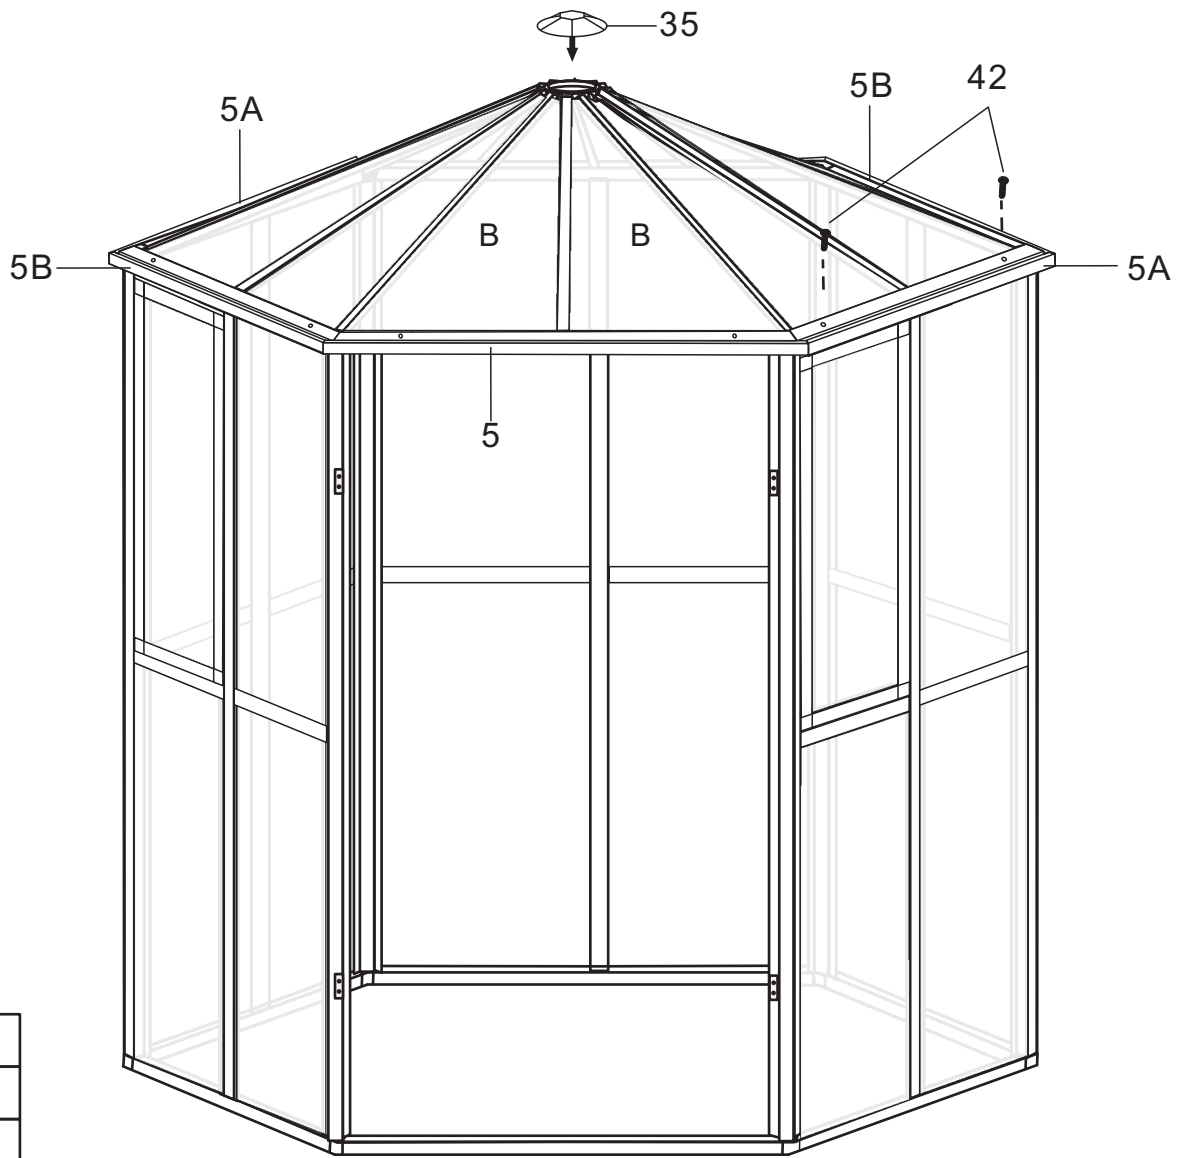

Picture	NO.	Qty.
	B	12
	5	2
	5A	2
	5B	2
	42	12
	35	1