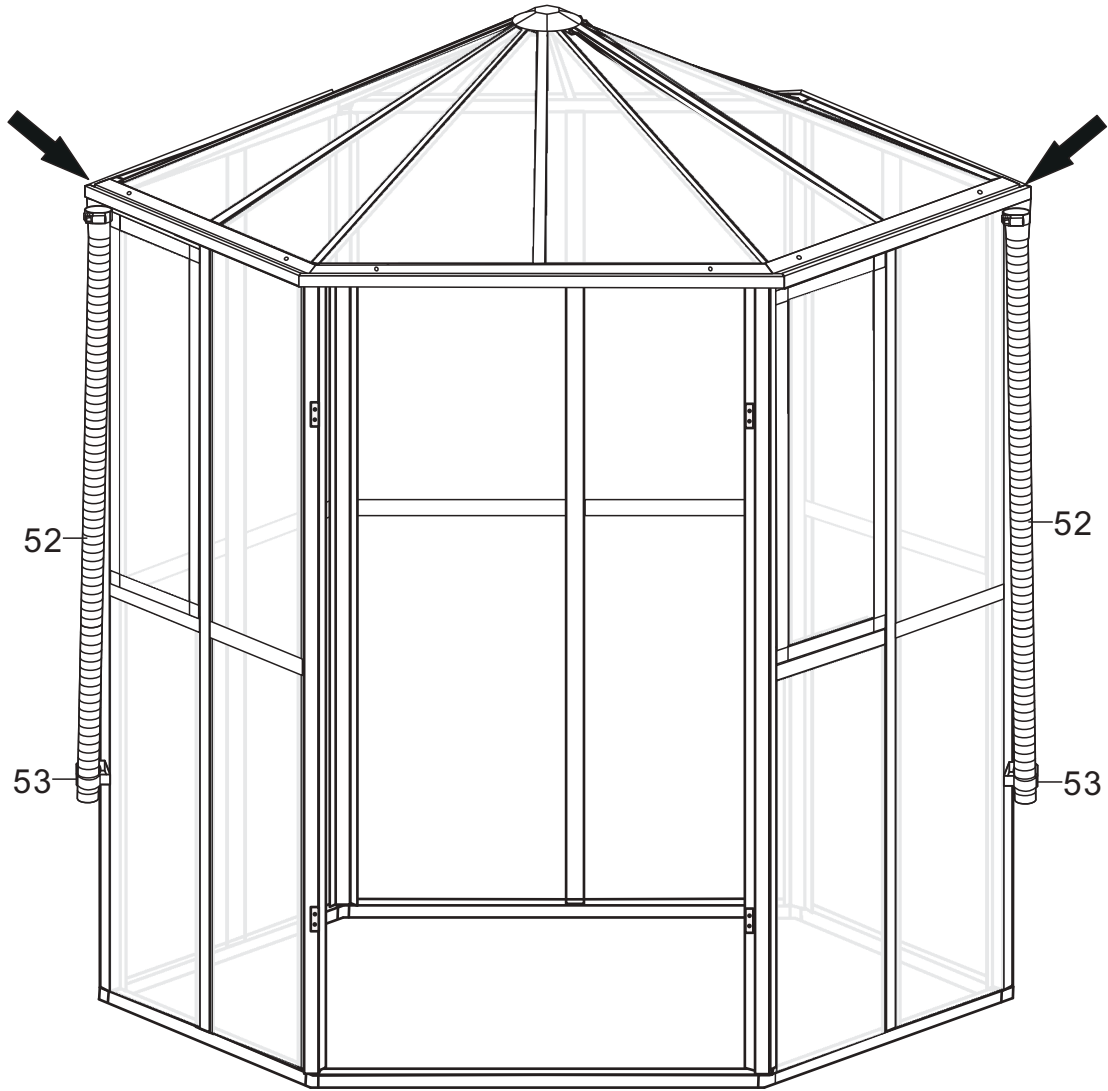

# CosyLifeStyle<sup>®</sup>

Manual  
for  
Orangery Hexagonal  
2,08x2,4x2,32m

Twin Wall Aluminum Frame Greenhouse

### Glass Board :

No.	Picture	Qty.	Size	No.	Picture	Qty.	Size
A		10	85.4*57.7	C		4	82.1*52.9
A1		8	86.4*57.7	F		2	73.6*50.5
B		12	106.9*58 31*10				

Picture	NO.	Qty.
	6	6
	32	6
	42	12

Picture	NO.	Qty.
	1	4
	2	1
	2A	1

Picture	NO.	Qty.
	3	5
	42	10

Picture	NO.	Qty.
	14	8
	14A	2
	A	10
	A1	8
	42	20

Picture	NO.	Qty.
	15A	2
	15B	2
	15C	2
	16	4
	F	2
	37	8
	42	4

Picture	NO.	Qty.
	B	12
	5	2
	5A	2
	5B	2
	42	12
	35	1

Picture	NO.	Qty.
	38	2
	52	2
	53	2
	54	1
	55	2

Picture	NO.	Qty.
	10A	1
	10B	1
	11A	1
	11B	1
	12	4
	13	2
	C	4
	42	4
	37	8