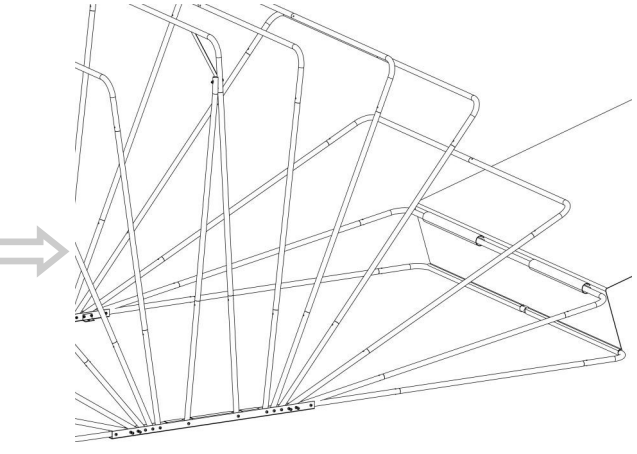

DANCOVER[®]

.com

Manual
for
Folding Garage (Car), Large
2,8x6,24x2,3m

Assembly Instructions

Material List: please open all cartons & make sure you got all the parts below:

**Step 1: Put the base frame to the right location
Assemble BC-L001 and BC-L002 with BC-000 by bolts BC-017**

**Step 2: Click all the connector in to the side base
Insert BC-L003 and BC-L004 to BC-L002**

Step 3: Fix the middle joint with screws and tighten the screws

**Step 4: Fix the connector by step with the base frame
but keep the ends frames not connect
(to assemble the cover)**

Step 5: Insert the canvas into both ends frame

Step 6: Stick the canvas on the frame one by one

Step 7: Fix the expansion pipe to the ground

DANCOVER[®]

.com

Contact information

Head office:

Dancover A/S
Nordre Strandvej 119 G
3150 Hellebæk
Denmark