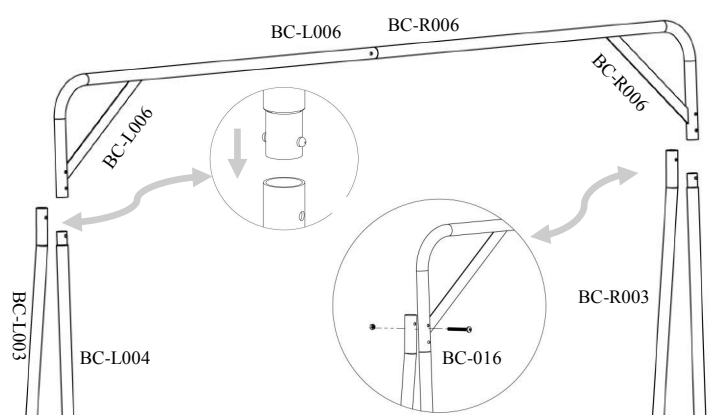

DANCOVER[®]

.com

Manual
for
Folding Garage (Car), Large
2,8x6,24x2,3m

Assembly Instructions

Material List: please open all cartons & make sure you got all the parts below:

**Step 1: Put the base frame to the right location
Assemble BC-L001 and BC-L002 with BC-000 by bolts BC-017**

**Step 2: Click all the connector in to the side base
Insert BC-L003 and BC-L004 to BC-L002**

Step 3: Fix the middle joint with screws and tighten the screws

**Step 4: Fix the connector by step with the base frame
but keep the ends frames not connect
(to assemble the cover)**

Step 5: Insert the canvas into both ends frame

Step 6: Stick the canvas on the frame one by one

Step 7: Fix the expansion pipe to the ground

DANCOVER[®]

.com

Contact information

Head office:

Dancover A/S
Nordre Strandvej 119 G
3150 Hellebæk
Denmark