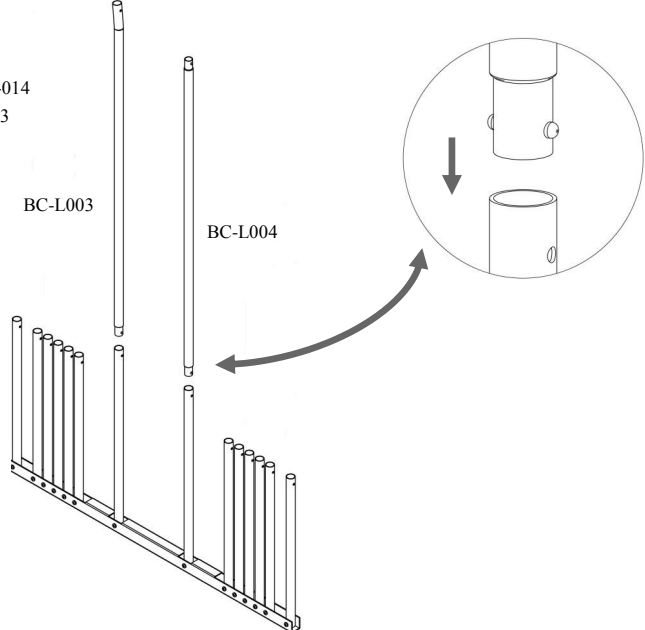

DANCOVER[®]

.com

Manual
for
Folding Garage (Car), Large
2,8x6,24x2,3m

Assembly Instructions

Material List: please open all cartons & make sure you got all the parts below:

**Step 1: Put the base frame to the right location
Assemble BC-L001 and BC-L002 with BC-000 by bolts BC-017**

**Step 2: Click all the connector in to the side base
Insert BC-L003 and BC-L004 to BC-L002**

Step 3: Fix the middle joint with screws and tighten the screws

**Step 4: Fix the connector by step with the base frame
but keep the ends frames not connect
(to assemble the cover)**