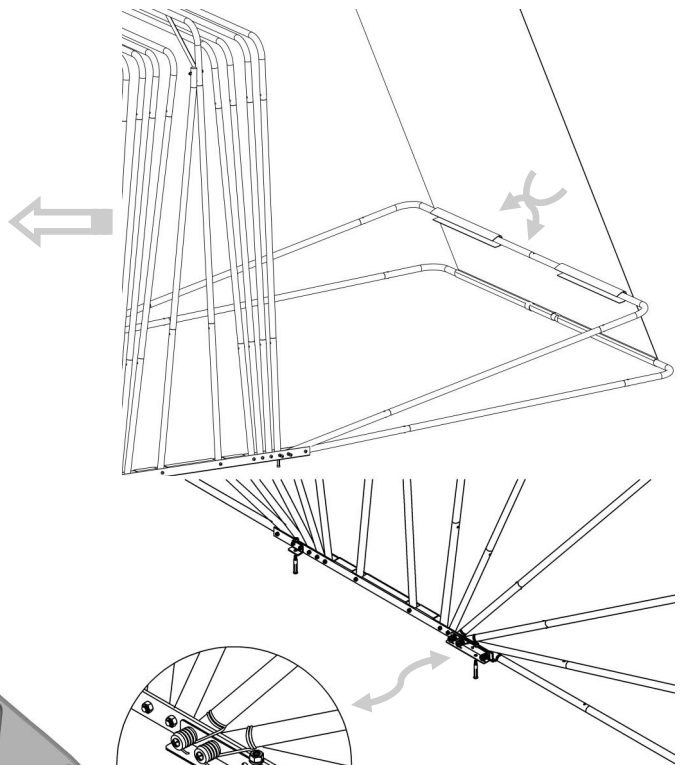

DANCOVER[®]

.com

Manual
for
Folding Garage (Car), Large
2,8x6,24x2,3m

Assembly Instructions

Material List: please open all cartons & make sure you got all the parts below:

**Step 1: Put the base frame to the right location
Assemble BC-L001 and BC-L002 with BC-000 by bolts BC-017**

**Step 2: Click all the connector in to the side base
Insert BC-L003 and BC-L004 to BC-L002**

Step 3: Fix the middle joint with screws and tighten the screws

**Step 4: Fix the connector by step with the base frame
but keep the ends frames not connect
(to assemble the cover)**

Step 5: Insert the canvas into both ends frame

Step 6: Stick the canvas on the frame one by one

Step 7: Fix the expansion pipe to the ground

DANCOVER[®]

.com

Contact information

Head office:

Dancover A/S
Nordre Strandvej 119 G
3150 Hellebæk
Denmark