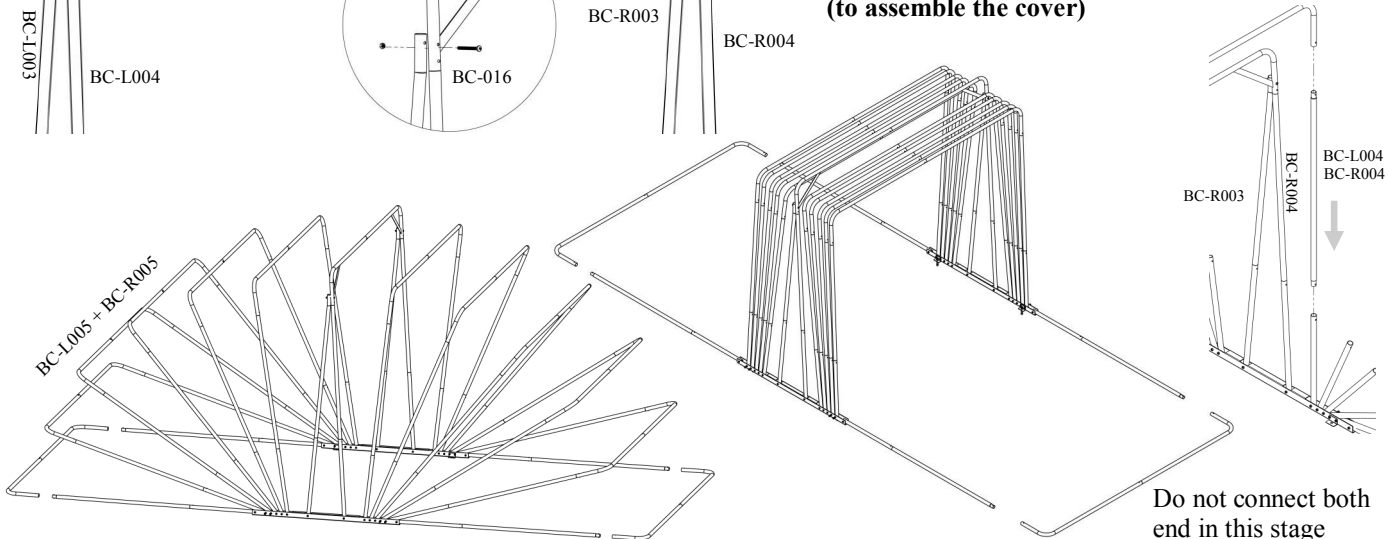

DANCOVER[®]

.com

Manual
for
Folding Garage (Car), Large
2,8x6,24x2,3m

Assembly Instructions

Material List: please open all cartons & make sure you got all the parts below:

**Step 1: Put the base frame to the right location
Assemble BC-L001 and BC-L002 with BC-000 by bolts BC-017**

**Step 2: Click all the connector in to the side base
Insert BC-L003 and BC-L004 to BC-L002**

Step 3: Fix the middle joint with screws and tighten the screws

**Step 4: Fix the connector by step with the base frame
but keep the ends frames not connect
(to assemble the cover)**

Step 5: Insert the canvas into both ends frame

Step 6: Stick the canvas on the frame one by one

Step 7: Fix the expansion pipe to the ground

DANCOVER[®]

.com

Contact information

Head office:

Dancover A/S
Nordre Strandvej 119 G
3150 Hellebæk
Denmark