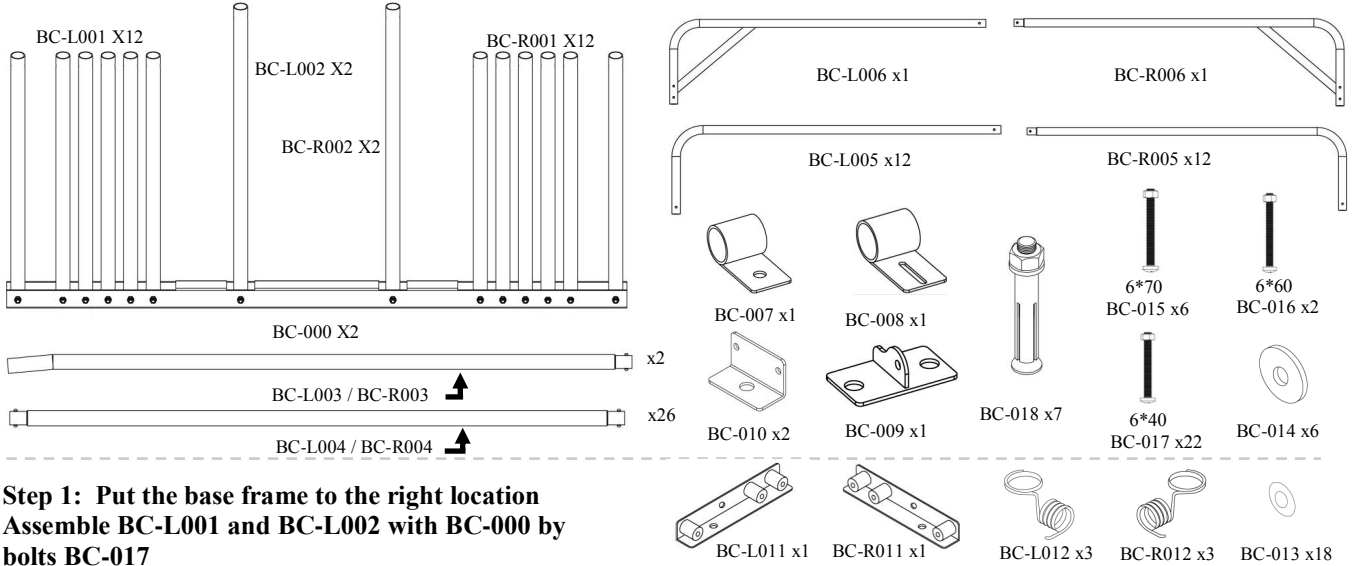

DANCOVER[®]

.com

Manual
for
Folding Garage (Car), Large
2,8x6,24x2,3m

Assembly Instructions

Material List: please open all cartons & make sure you got all the parts below:

**Step 1: Put the base frame to the right location
Assemble BC-L001 and BC-L002 with BC-000 by bolts BC-017**

**Step 2: Click all the connector in to the side base
Insert BC-L003 and BC-L004 to BC-L002**

Step 3: Fix the middle joint with screws and tighten the screws

**Step 4: Fix the connector by step with the base frame
but keep the ends frames not connect
(to assemble the cover)**