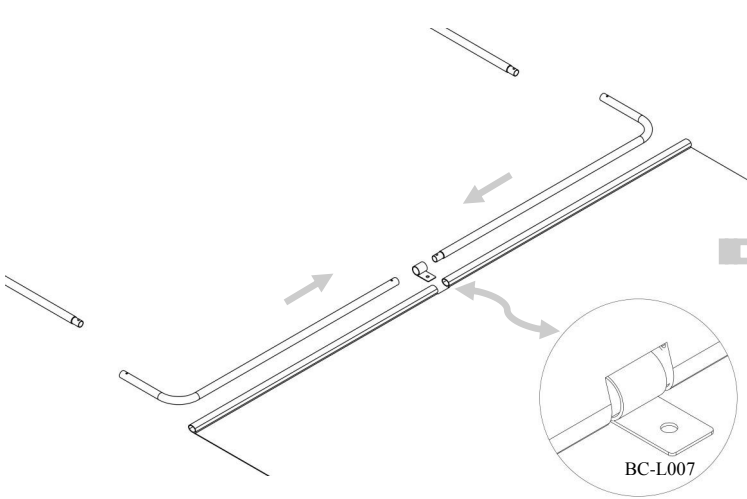

DANCOVER[®]

.com

Manual
for
Folding Garage (Car), Large
2,8x6,24x2,3m

Assembly Instructions

Material List: please open all cartons & make sure you got all the parts below:

**Step 1: Put the base frame to the right location
Assemble BC-L001 and BC-L002 with BC-000 by bolts BC-017**

**Step 2: Click all the connector in to the side base
Insert BC-L003 and BC-L004 to BC-L002**

Step 3: Fix the middle joint with screws and tighten the screws

**Step 4: Fix the connector by step with the base frame
but keep the ends frames not connect
(to assemble the cover)**

Step 5: Insert the canvas into both ends frame

Step 6: Stick the canvas on the frame one by one

Step 7: Fix the expansion pipe to the ground

DANCOVER[®]

.com

Contact information

Head office:

Dancover A/S
Nordre Strandvej 119 G
3150 Hellebæk
Denmark