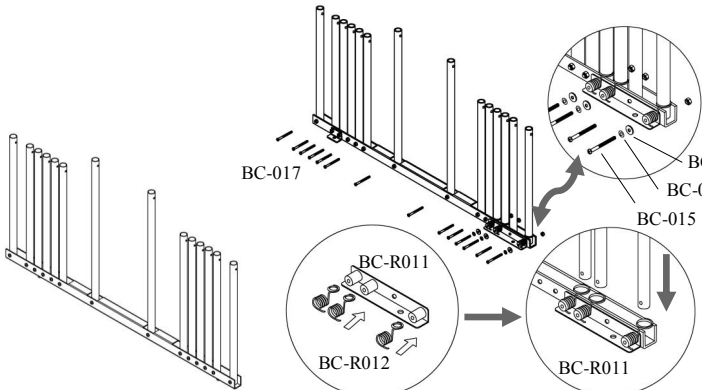

DANCOVER[®]

.com

Manual
for
Folding Garage (Car), Large
2,8x6,24x2,3m

Assembly Instructions

Material List: please open all cartons & make sure you got all the parts below:

**Step 1: Put the base frame to the right location
Assemble BC-L001 and BC-L002 with BC-000 by bolts BC-017**

**Step 2: Click all the connector in to the side base
Insert BC-L003 and BC-L004 to BC-L002**

Step 3: Fix the middle joint with screws and tighten the screws

**Step 4: Fix the connector by step with the base frame
but keep the ends frames not connect
(to assemble the cover)**