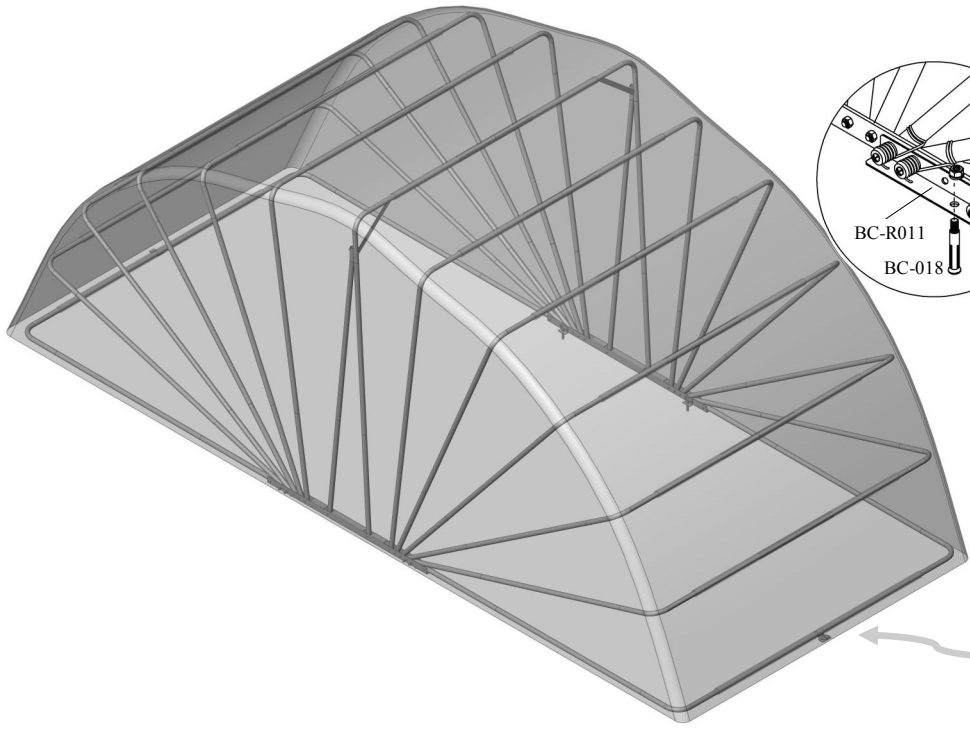

DANCOVER[®]

.com

Manual
for
Folding Garage (Car), Large
2,8x6,24x2,3m

Assembly Instructions

Material List: please open all cartons & make sure you got all the parts below:

**Step 1: Put the base frame to the right location
Assemble BC-L001 and BC-L002 with BC-000 by bolts BC-017**

**Step 2: Click all the connector in to the side base
Insert BC-L003 and BC-L004 to BC-L002**

Step 3: Fix the middle joint with screws and tighten the screws

**Step 4: Fix the connector by step with the base frame
but keep the ends frames not connect
(to assemble the cover)**

Step 5: Insert the canvas into both ends frame

Step 6: Stick the canvas on the frame one by one

Step 7: Fix the expansion pipe to the ground

DANCOVER[®]

.com

Contact information

Head office:

Dancover A/S
Nordre Strandvej 119 G
3150 Hellebæk
Denmark