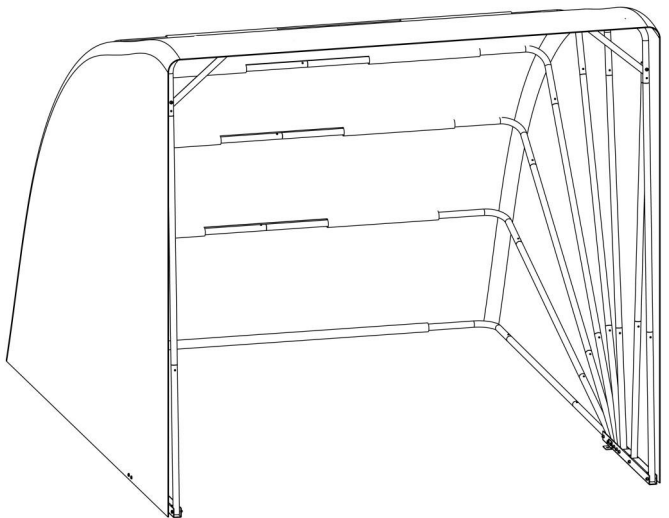

Step 7: Fix the expansion pipe to the ground